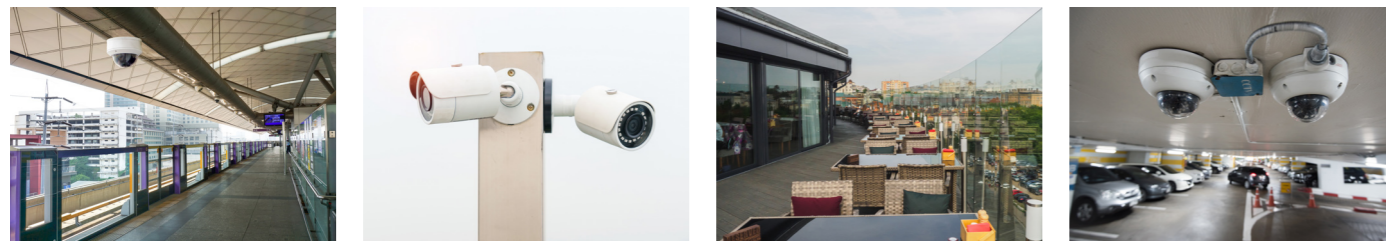

Unmatched Surveillance, Seamless Connectivity

5MP IDIS PoE Extender IR Cameras

Efficiency redefined:
PoE Extender Camera for quick
installation and cost savings

H.265 5MP PoE Extender IR Cameras

Enhance security systems with our PoE extender cameras. These advanced surveillance cameras offer high-definition video capture, robust performance, and a new range of features. Not only are they more cost-effective to deploy, they also strengthen security and safety thanks to intuitive monitoring, making them ideal for a range of commercial and residential indoor and outdoor applications.

Easily Integrate Cameras for Smooth and Uninterrupted Expansion

Easily add cameras without disrupting the existing user setups or impacting business operations. These latest cameras leverage existing wiring, eliminating the need for new cabling from the NVR or switch, saving time, and reducing costs without needing extra PoE ports on the NVR or switch. Systems integrators benefit from a straightforward installation process for efficient system expansion. For end-users, this means minimizing investment to enhance security and maximizing operational efficiency.

Cost Effective & Easy Installation
Reduce material and labor expenses by installing cameras closer together

Efficient Installation and Cost Savings Innovation

IDIS Power over Ethernet (PoE) Extender technology enables fast installation and economical operation. The PoE extender transmits data and power simultaneously without separate cables, significantly reducing complex wiring work and dramatically shortening installation time.

- **Cost Efficiency:** Reduce material and labor expenses by installing cameras closer together
- **Streamlined Installation:** Simplified setup with less cabling means faster installation times
- **Flexible Configuration:** Easily adjust and expand the system without incurring excessive costs