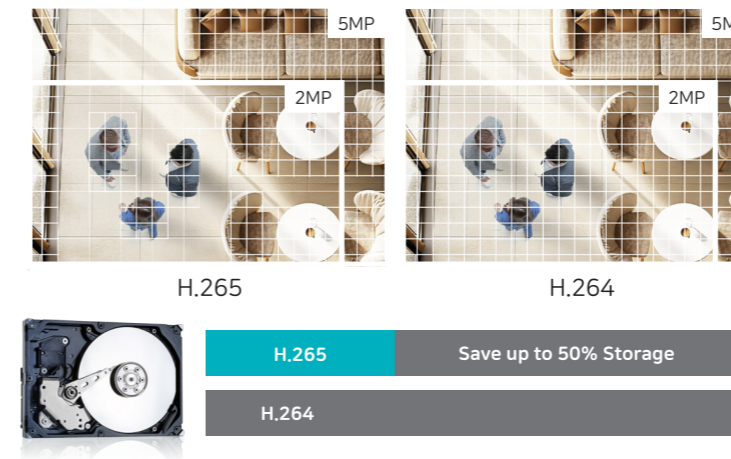

No Additional Ethernet Ports Minimizing Cable Installation

Experience reliable connectivity without the need for additional Ethernet ports while saving costs by reducing cabling installation. Our range of PoE Extender IR Cameras offers easy installation, simplifies channel setup, and enhances surveillance efficiency.

Furthermore, IDIS's unique PoE technology ensures a stable power supply, reassuring users of continuous recording and video evidence.