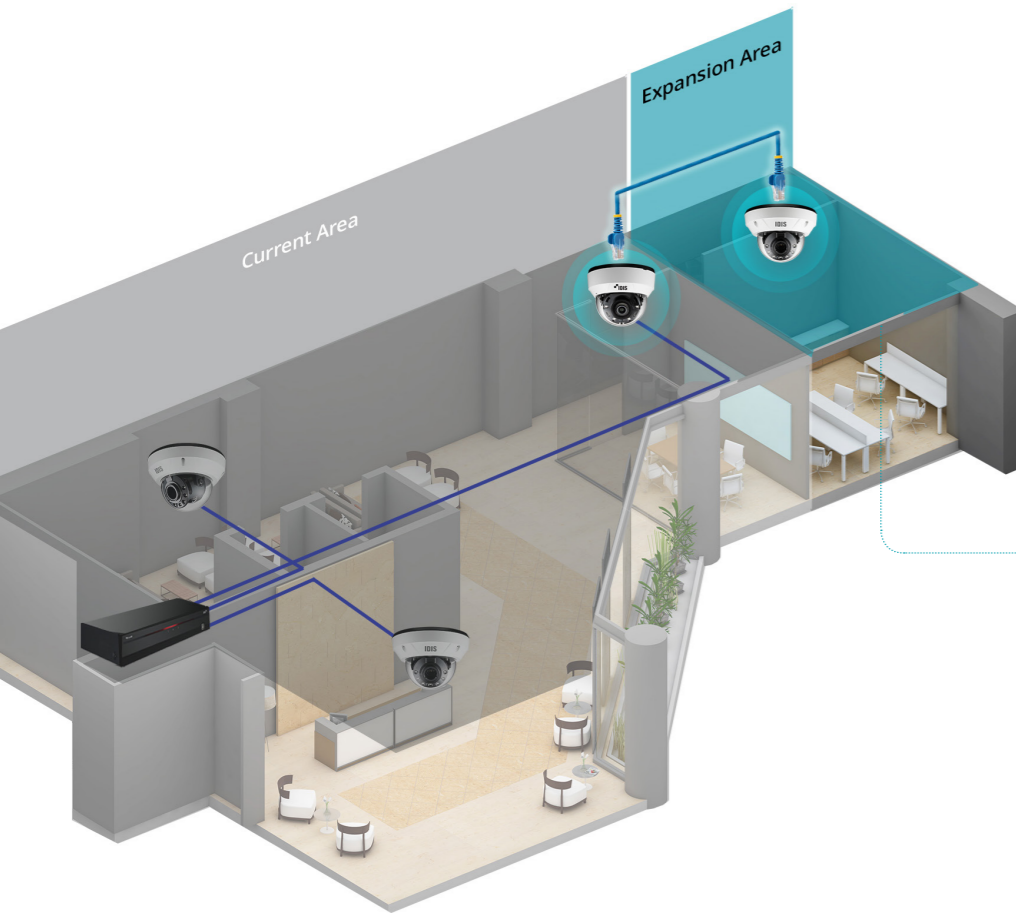

Unmatched Surveillance, Seamless Connectivity

5MP IDIS PoE Extender IR Cameras

Efficiency redefined:
PoE Extender Camera for quick
installation and cost savings

H.265 5MP PoE Extender IR Cameras

Enhance security systems with our PoE extender cameras. These advanced surveillance cameras offer high-definition video capture, robust performance, and a new range of features. Not only are they more cost-effective to deploy, they also strengthen security and safety thanks to intuitive monitoring, making them ideal for a range of commercial and residential indoor and outdoor applications.

Easily Integrate Cameras for Smooth and Uninterrupted Expansion

Easily add cameras without disrupting the existing user setups or impacting business operations. These latest cameras leverage existing wiring, eliminating the need for new cabling from the NVR or switch, saving time, and reducing costs without needing extra PoE ports on the NVR or switch. Systems integrators benefit from a straightforward installation process for efficient system expansion. For end-users, this means minimizing investment to enhance security and maximizing operational efficiency.

Cost Effective & Easy Installation
Reduce material and labor expenses by installing cameras closer together

Efficient Installation and Cost Savings Innovation

IDIS Power over Ethernet (PoE) Extender technology enables fast installation and economical operation. The PoE extender transmits data and power simultaneously without separate cables, significantly reducing complex wiring work and dramatically shortening installation time.

- **Cost Efficiency:** Reduce material and labor expenses by installing cameras closer together
- **Streamlined Installation:** Simplified setup with less cabling means faster installation times
- **Flexible Configuration:** Easily adjust and expand the system without incurring excessive costs