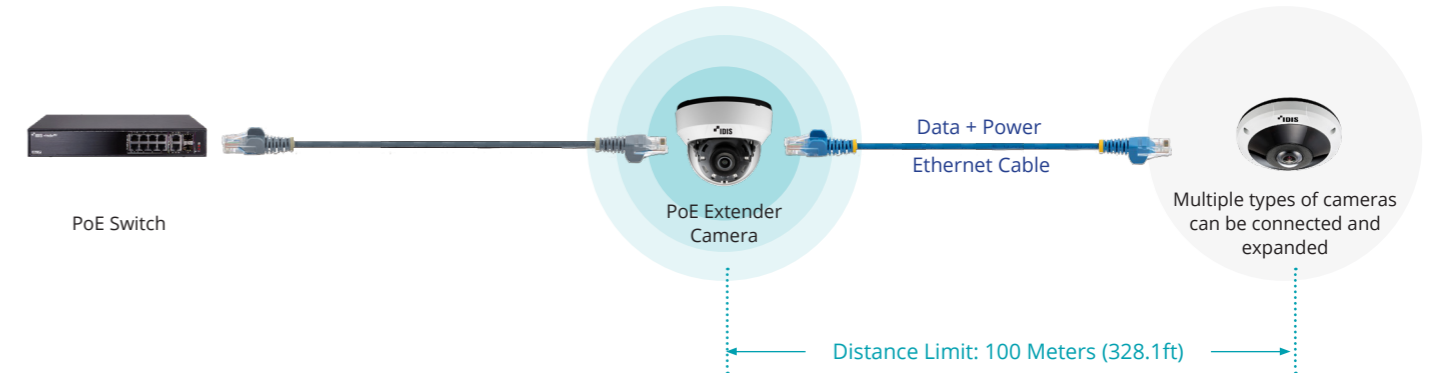

No Additional Ethernet Ports Minimizing Cable Installation

Experience reliable connectivity without the need for additional Ethernet ports while saving costs by reducing cabling installation. Our range of PoE Extender IR Cameras offers easy installation, simplifies channel setup, and enhances surveillance efficiency.

Furthermore, IDIS's unique PoE technology ensures a stable power supply, reassuring users of continuous recording and video evidence.